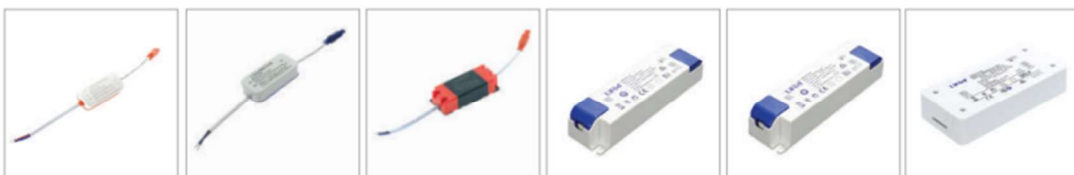

162. Driver Downlight Panel LED 12W

162. Driver Downlight Panel LED 20W

162. Driver Downlight Panel LED 25W

162. Driver Lifud 40W LF-GIR040YM1000H

163. Driver Lifud 30W LF-GIR030YM750H

163. Driver Lifud Regulable Dali - LF-GDE042YF No Flicker